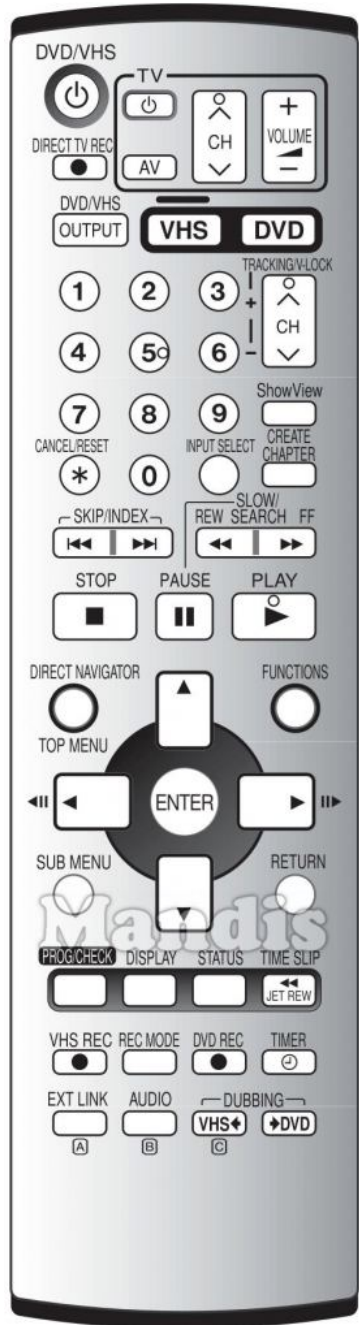

Original	Replacement
 VHS/DVD Power	 Power
 Direct TV Rec	 Subt
 VHS/DVD	 Smart
 1	 1
 2	 2
 3	 3
 4	 4
 5	 5
 6	 6
 7	 7
 8	 8
 9	 9
 0	 0
 Cancel / Reset	 Exit
 Input Select	 Guide
 CH+ / Tracking/V-Lock+	 Ch +
 CH- / Tracking/V-Lock-	 Ch -

Original	Replacement
 Create Chapter	 TV/R
 I<< Skip	 I<<
 Skip >>I	 >>I
 REW / << Slow/Search	 <<
 FF / Slow/Search	 >>
 Stop	 Stop
 Pause	 Pause
 Play	 Play
 Direct Navigator / Top Menu	 D. Menu
 Functions	 List
 Up	 Up
 Left	 Left
 Enter	 Ok
 Right	 Right
 Down	 Down
 Sub Menu	 Menu
 Return	 Back

Original		Replacement		Original		Replacement	
	Prog / Check		Sleep				
	Display		Info				
	Status		Media				
	Time Slip		Vol +				
	Timer		AV				
	Ext Link		3D				
	Audio / B		Dual				
	Dubbing		Blue				

	Original	Replacement		Original	Replacement
	Power		Power		
	AV		AV		
	Volume+		Vol +		
	Volume-		Vol -		
	CH+		Ch +		
	CH-		Ch -		

Original	Replacement
 VHS/DVD Power	 Power
 Direct TV Rec	 Subt
 VHS/DVD	 Smart
 1	 1
 2	 2
 3	 3
 4	 4
 5	 5
 6	 6
 7	 7
 8	 8
 9	 9
 0	 0
 Cancel / Reset	 Exit
 Input Select	 AV
 CH+ / Tracking/V-Lock+	 Ch +
 CH- / Tracking/V-Lock-	 Ch -