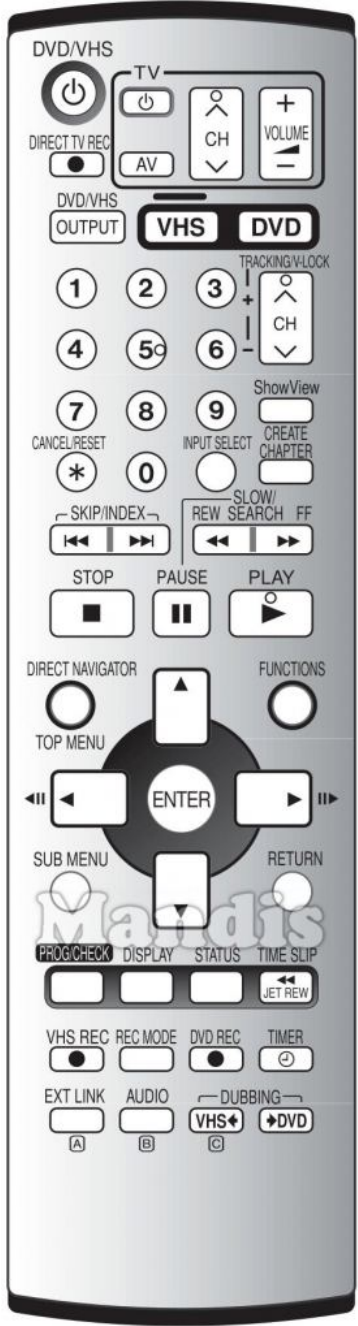

Original	Replacement
 VHS/DVD Power	 Power
 Direct TV Rec	 Subt
 VHS/DVD	 Smart
 1	 1
 2	 2
 3	 3
 4	 4
 5	 5
 6	 6
 7	 7
 8	 8
 9	 9
 0	 0
 Cancel / Reset	 Exit
 Input Select	 Guide
 CH+ / Tracking/V-Lock+	 Ch +
 CH- / Tracking/V-Lock-	 Ch -

Original	Replacement
 Create Chapter	 TV/R
 I<< Skip	 I<<
 Skip >>I	 >>I
 REW / << Slow/Search	 <<
 FF / Slow/Search	 >>
 Stop	 Stop
 Pause	 Pause
 Play	 Play
 Direct Navigator / Top Menu	 D. Menu
 Functions	 List
 Up	 Up
 Left	 Left
 Enter	 Ok
 Right	 Right
 Down	 Down
 Sub Menu	 Menu
 Return	 Back

Original		Replacement		Original		Replacement	
	Prog / Check		Sleep				
	Display		Info				
	Status		Media				
	Time Slip		Vol +				
	Timer		AV				
	Ext Link		3D				
	Audio / B		Dual				
	Dubbing		Blue				

	Original	Replacement		Original	Replacement
	Power		Power		
	AV		AV		
	Volume+		Vol +		
	Volume-		Vol -		
	CH+		Ch +		
	CH-		Ch -		

Original	Replacement
 VHS/DVD Power	 Power
 Direct TV Rec	 Subt
 VHS/DVD	 Smart
 1	 1
 2	 2
 3	 3
 4	 4
 5	 5
 6	 6
 7	 7
 8	 8
 9	 9
 0	 0
 Cancel / Reset	 Exit
 Input Select	 AV
 CH+ / Tracking/V-Lock+	 Ch +
 CH- / Tracking/V-Lock-	 Ch -