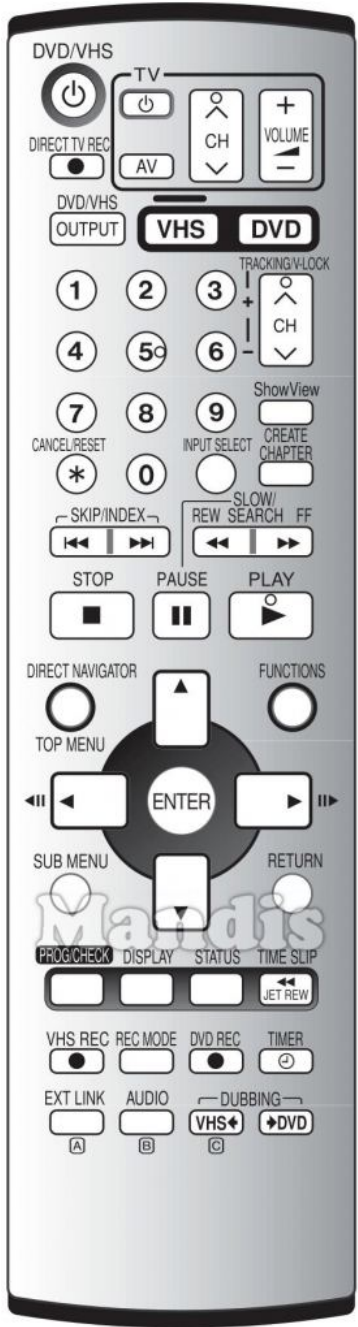

Original	Replacement
 VHS/DVD Power	 Power
 Direct TV Rec	 Subt
 VHS/DVD	 Smart
 1	 1
 2	 2
 3	 3
 4	 4
 5	 5
 6	 6
 7	 7
 8	 8
 9	 9
 0	 0
 Cancel / Reset	 Exit
 Input Select	 Guide
 CH+ / Tracking/V-Lock+	 Ch +
 CH- / Tracking/V-Lock-	 Ch -

Original	Replacement
 Create Chapter	 TV/R
 I<< Skip	 I<<
 Skip >>I	 >>I
 REW / << Slow/Search	 <<
 FF / Slow/Search	 >>
 Stop	 Stop
 Pause	 Pause
 Play	 Play
 Direct Navigator / Top Menu	 D. Menu
 Functions	 List
 Up	 Up
 Left	 Left
 Enter	 Ok
 Right	 Right
 Down	 Down
 Sub Menu	 Menu
 Return	 Back

Original		Replacement		Original		Replacement	
	Prog / Check		Sleep				
	Display		Info				
	Status		Media				
	Time Slip		Vol +				
	Timer		AV				
	Ext Link		3D				
	Audio / B		Dual				
	Dubbing		Blue				

	Original	Replacement		Original	Replacement
	Power		Power		
	AV		AV		
	Volume+		Vol +		
	Volume-		Vol -		
	CH+		Ch +		
	CH-		Ch -		

Original	Replacement
 VHS/DVD Power	 Power
 Direct TV Rec	 Subt
 VHS/DVD	 Smart
 1	 1
 2	 2
 3	 3
 4	 4
 5	 5
 6	 6
 7	 7
 8	 8
 9	 9
 0	 0
 Cancel / Reset	 Exit
 Input Select	 AV
 CH+ / Tracking/V-Lock+	 Ch +
 CH- / Tracking/V-Lock-	 Ch -