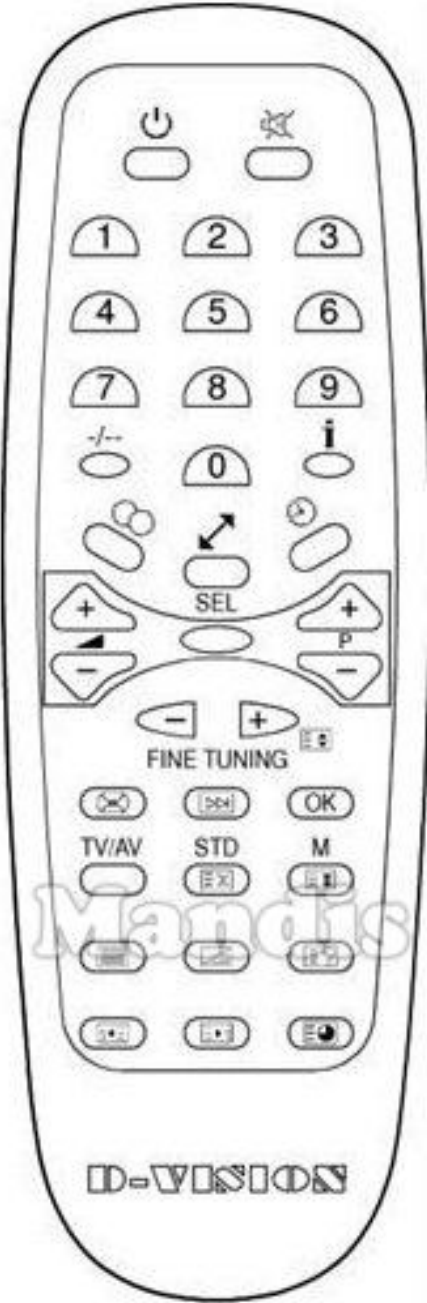

Original	Replacement
	 Power
	 Mute
	 1
	 2
	 3
	 4
	 5
	 6
	 7
	 8
	 9
	 0
	 Guide
	 Info
	 Dual
	 Format
	 3D

Original	Replacement
	 Vol +
	 Vol -
	 Ch +
	 Ch -
	 Exit
	 >>I
	 Ok
	 Menu
	 Right
	 Left
	 AV
	 Smart
	 Media
	 Text
	 D. Menu
	 TV/R
	 <<

Original		Replacement		Original		Replacement	
	[≡>1]		>>				
	[≡O]	SETTINGS OPT	Options				