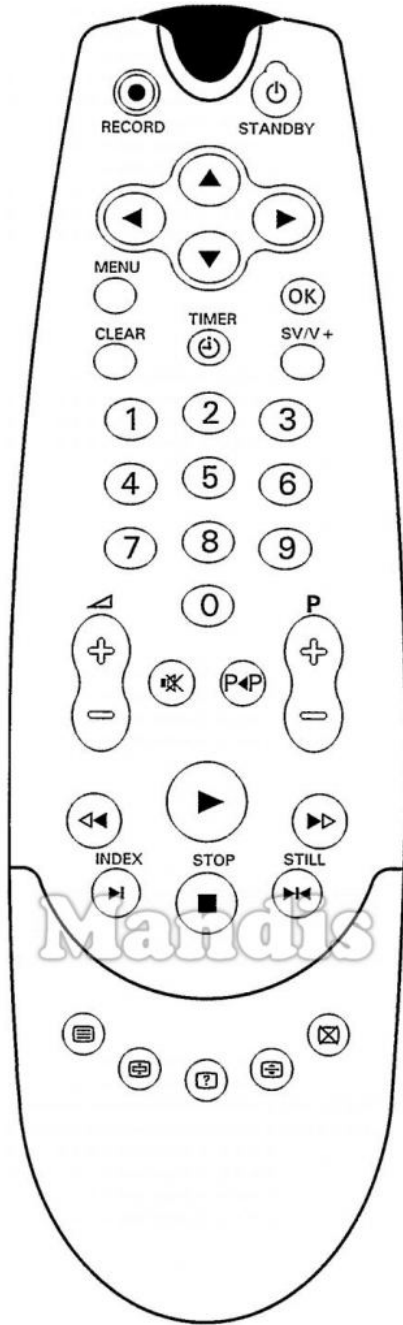

Original	Replacement	Original	Replacement
Standby	Power	6	6
Record	Rec	7	7
Up	Up	8	8
Left	Left	9	9
Right	Right	0	0
Down	Down	Vol+	Vol +
→>	Smart	Vol-	Vol -
OK	Ok	Mute	Mute
Menu	Menu	P<P	Pre Ch
Clear	Exit	P+	Ch +
Timer	AV	P-	Ch -
SV/V+	Media	Play	Play
1	1	<<	<<
2	2	>>	>>
3	3	> / Index	>>
4	4	Stop	Stop
5	5	> < Still	Pause

	Original	Replacement	Original	Replacement
	Teletext	 Text		
	Hold	 Red		
	Reveal	 Green		
	Size	 Yellow		
	Cancel	 Blue		