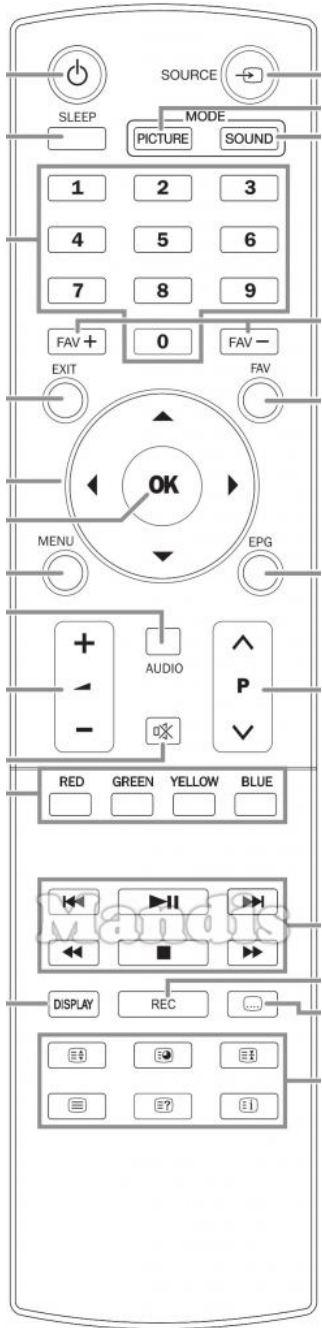

Original	Replacement
	 Power
	 AV / Input / RDS
	 Sleep / Timer
	 Picture / Format
	 Sound / Title
	 1
	 2
	 3
	 4
	 5
	 6
	 7
	 8
	 9
	 Shift + Up
	 0
	 Shift + Down

Original	Replacement
	 Exit / Cancel / Clear
	 Up
	 Fav / Marker / PC
	 Left
	 OK
	 Right
	 Menu / Home
	 Down
	 Guide / EPG / -/--
	 Vol+
	 Audio / Lang I/II
	 CH+ / Page+
	 Vol-
	 Mute / Dimmer
	 CH- / Page-
	 Red / Netflix / Search
	 Green / APP / Repeat

Original	Replacement
 Yellow	 Yellow / YouTube / Repeat
 Blue	 Blue / Prime Video / Random
 I<<	 I<< / Preset-
 Pause	 Pause / Step / Freeze
 Play	 Play / Slow
 >>I	 >>I / Preset+
 <<	 << / Tune-
 Stop	 Stop / Hold
 >>	 >> / Tune+
 Display	 Display / Media
 Rec	 Rec / Rec Mode
 [...]	 Subtitle / EQ
 [≡◆]	 Zoom / Size
 [≡o]	 Eject / Surround
 [≡+]	 Shift + Stop /
 [≡]	 Text / Goto
 [≡?]	 Info / Angle

Original	Replacement
 [≡i]	 Smart / List