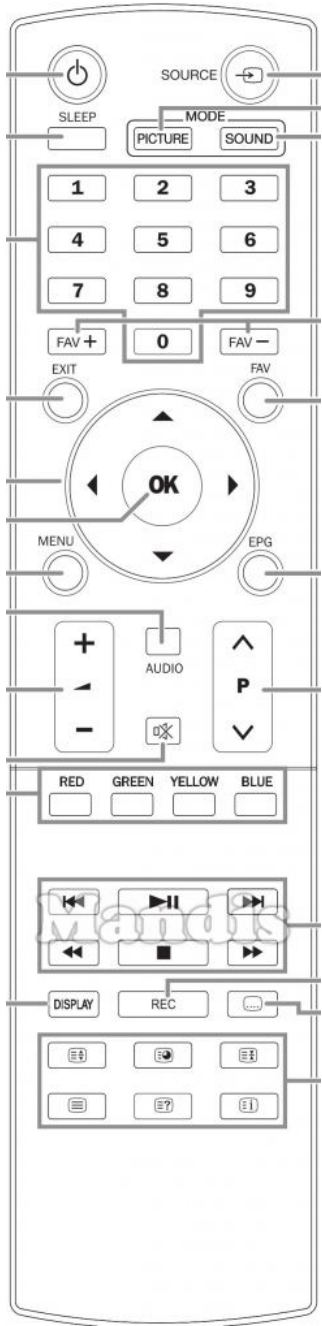

Original	Replacement	Original	Replacement
	Power		Power
	Source		AV / Input / RDS
	Sleep		Sleep / Timer
	Picture Mode		Picture / Format
	Sound Mode		Sound / Title
	1		1
	2		2
	3		3
	4		4
	5		5
	6		6
	7		7
	8		8
	9		9
	FAV+		Shift + Up
	0		0
	FAV-		Shift + Down
	Exit		Exit / Cancel / Clear
	Up		Up
	FAV		Fav / Marker / PC
	Left		Left
	OK		OK
	Right		Right
	Menu		Menu / Home
	Down		Down
	EPG		Guide / EPG / -/--
	Vol+		Vol+
	Audio		Audio / Lang I/II
	P+		CH+ / Page+
	Vol-		Vol-
	Mute		Mute / Dimmer
	P-		CH- / Page-
	Red		Red / Netflix / Search
	Green		Green / APP / Repeat

Original	Replacement
Yellow	Yellow / YouTube / Repeat
Blue	Blue / Prime Video / Random
I<<	I<< / Preset-
Pause	Pause / Step / Freeze
Play	Play / Slow
>>I	>>I / Preset+
<<	<< / Tune-
Stop	Stop / Hold
>>	>> / Tune+
Display	Display / Media
Rec	Rec / Rec Mode
[...]	Subtitle / EQ
[≡◆]	Zoom / Size
[≡○]	Eject / Surround
[≡+]	Shift + Stop /
[≡]	Text / Goto
[≡?]	Info / Angle

Original	Replacement
[≡i]	Smart / List