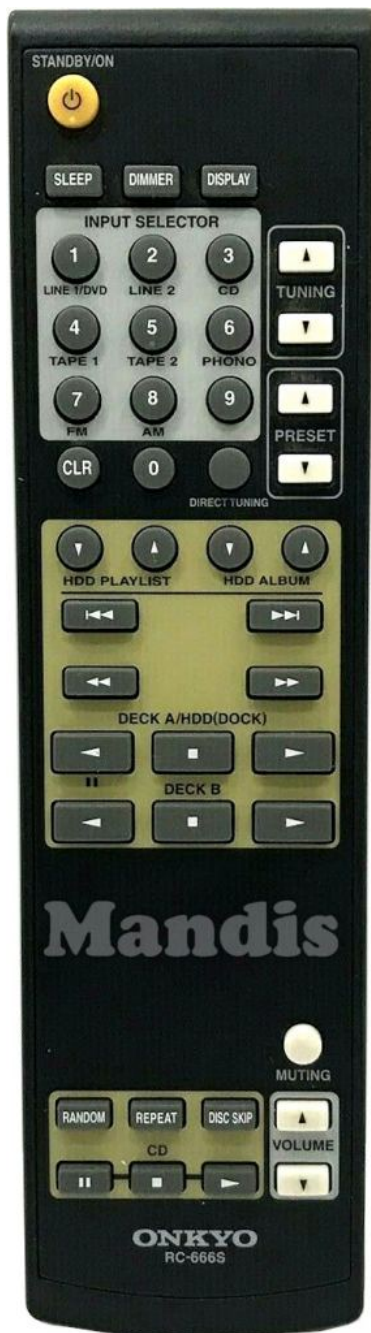

Original	Replacement
 STANDBY/ON	 Power
 SLEEP	 Sleep / Timer
 DIMMER	 Shift + Mute / Dimmer
 DISPLAY	 Display / Media
 1 LINE 1/DVD	 1
 2 LINE 2	 2
 3 CD	 3
 TUNING UP	 CH+ / Page+
 4 TAPE 1	 4
 5 TAPE 2	 5
 6 PHONO	 6
 TUNING DOWN	 CH- / Page-
 7 FM	 7
 8 AM	 8
 9	 9
 PRESET UP	 Shift + >> / Preset+
CLR	Exit / Cancel / Clear

Original	Replacement
 0	 0
 DIRECT TUNING	 D.Menu / Top
 PRESET DOWN	 Shift + I<< / Preset-
 HDD PLAY LIST	 Shift + Down
 HDD PLAYLIST	 Shift + Up
 HDD ALBUM	 Down
 HDD ALBUM UP	 Up
 I<<	 I<< / Preset-
 >>I	 >>I / Preset+
 <<	 << / Tune-
 >>	 >> / Tune+
 PAUSE	 Pause / Step / Freeze
 PLAY < DECK A/HDD DOCK	 Shift + << /
 STOP DECK A/HDD DOCK	 Rec / Rec Mode
 PLAY > DECK A/HDD DOCK	 Play / Slow
 PLAY < DECK B	 Sound / Title
STOP DECK B	Stop / Hold

Original	Replacement
PLAY > DECK B	Shift + >> /
MUTING	Mute / Dimmer
RANDOM	Blue / Prime Video / Random
REPEAT	Green / APP / Repeat
DISC SKIP	Back / Return
VOL+	Vol+
CD PAUSE	Shift + Pause / Step /
CD STOP	Shift + Stop /
CD PLAY	Shift + Play /
VOL-	Vol-