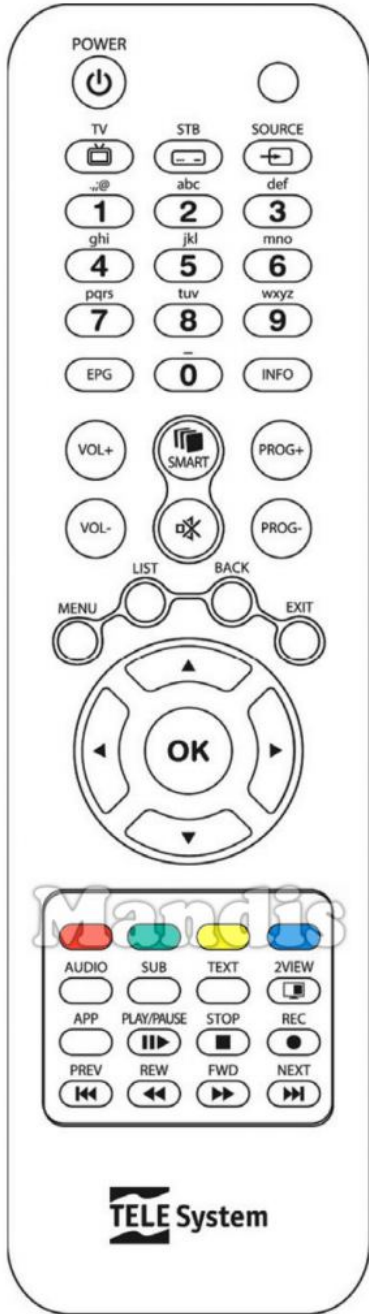

Original	Replacement	Original	Replacement
 Power	 Power	 Prog+	 Ch +
 1	 1	 Prog-	 Ch -
 2	 2	 Menu	 Menu
 3	 3	 List	 List
 4	 4	 Back	 Back
 5	 5	 Exit	 Exit
 6	 6	 Up	 Up
 7	 7	 Left	 Left
 8	 8	 OK	 Ok
 9	 9	 Right	 Right
 0	 0	 Down	 Down
 EPG	 Guide	 Red	 Red
 Info	 Info	 Green	 Green
 Vol+	 Vol +	 Yellow	 Yellow
 Vol-	 Vol -	 Blue	 Blue
 Smart	 Smart	 Audio	 Dual
 Mute	 Mute	 Sub	 Subt

Original		Replacement		Original		Replacement	
	Text		Text				
	2View		TV/R				
	APP		Media				
	Play / Pause		Play				
	Play / Pause		Pause				
	Stop		Stop				
	Rec		Rec				
	I<< PREV		I<<				
	>>I NEXT		>>I				
	<< REW		<<				
	>> FWD		>>				