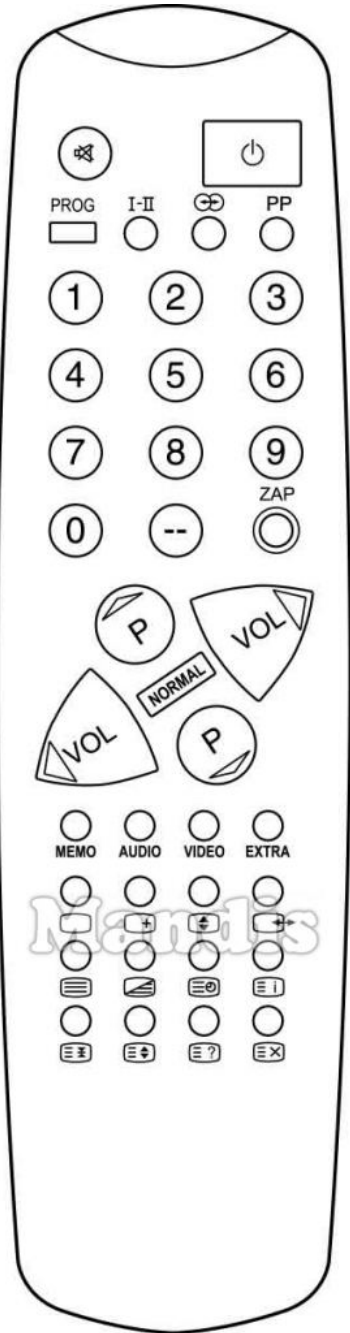

| Original | Replacement | Original | Replacement |
|---|----------------|---|-----------------------------|
|  | Mute |  | Mute / Dimmer |
|  | Power |  | Power |
|  | Prog |  | TV/Radio / |
|  | I-II |  | Audio / Lang I/II |
|  | O to O |  | Sound / Title |
|  | PP |  | Back / Return |
|  | 1 |  | 1 |
|  | 2 |  | 2 |
|  | 3 |  | 3 |
|  | 4 |  | 4 |
|  | 5 |  | 5 |
|  | 6 |  | 6 |
|  | 7 |  | 7 |
|  | 8 |  | 8 |
|  | 9 |  | 9 |
|  | 0 |  | 0 |
|  | -- |  | Guide / EPG / -- |
|  | ZAP |  | Smart / List |
|  | Up / P+ |  | Up |
|  | Up / P+ |  | CH+ / Page+ |
|  | Right / Vol+ |  | Right |
|  | Right / Vol+ |  | Vol+ |
|  | Left / Vol- |  | Left |
|  | Left / Vol- |  | Vol- |
|  | Normal |  | OK |
|  | Down / P- |  | Down |
|  | Down / P- |  | CH- / Page- |
|  | Red / Memo |  | Red / Netflix / Search |
|  | Green / Audio |  | Green / APP / Repeat |
|  | Green / Audio |  | Shift + Audio / Lang I/II |
|  | Yellow / Video |  | Yellow / YouTube / Repeat |
|  | Blue / Extra |  | Blue / Prime Video / Random |
|  | [] |  | Display / Media |
|  | [+] |  | Stop / Hold |

| Original | Replacement |
|----------|-----------------------|
| [◆] | Setup / OPT / |
| []↔ | D.Menu / Top |
| [≡] | Text / Goto |
| [/≡] | + Shift + Text / |
| [≡○] | Subtitle / EQ |
| [≡] | Info / Angle |
| [≡ □] | Pause / Step / Freeze |
| [≡ ◆] | Zoom / Size |
| [≡ ?] | AV / Input / RDS |
| [≡ X] | Exit / Cancel / Clear |
| | |
| | |
| | |
| | |
| | |
| | |
| | |
| | |
| | |
| | |
| | |