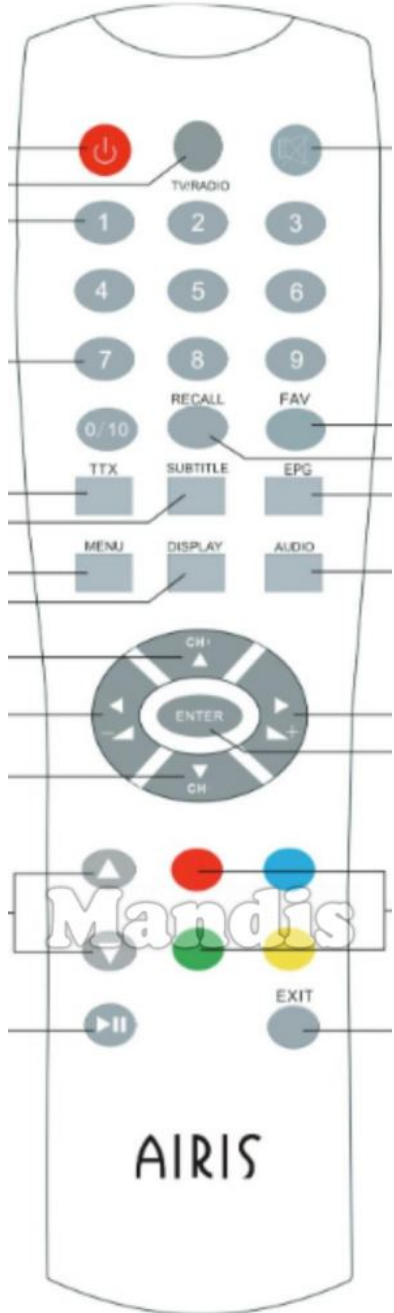

Original	Replacement	Original	Replacement
	Power		Power
	Tv/Radio		TV/Radio /
	Mute		Mute / Dimmer
	1		1
	2		2
	3		3
	4		4
	5		5
	6		6
	7		7
	8		8
	9		9
	0/10		0
	Recall		Back / Return
	FAV		Fav / Marker / PC
	TTX		Text / Goto
	Subtitle		Subtitle / EQ

Original	Replacement	Original	Replacement
	EPG		Guide / EPG / -/--
	Menu		Menu / Home
	Display		Display / Media
	Audio		Audio / Lang I/II
	Left		Left
	Vol-		Vol-
	Up/CH+		Up
	Right		Right
	Vol+		Vol+
	Enter		OK
	Down/CH-		Down
	▲		CH+ / Page+
	Red		Red / Netflix / Search
	Blue		Blue / Prime Video / Random
	▼		CH- / Page-
	Green		Green / APP / Repeat
	Yellow		Yellow / YouTube / Repeat

Original	Replacement	Original	Replacement
	Play		Play / Slow
	Pause		Pause / Step / Freeze
	Exit		Exit / Cancel / Clear