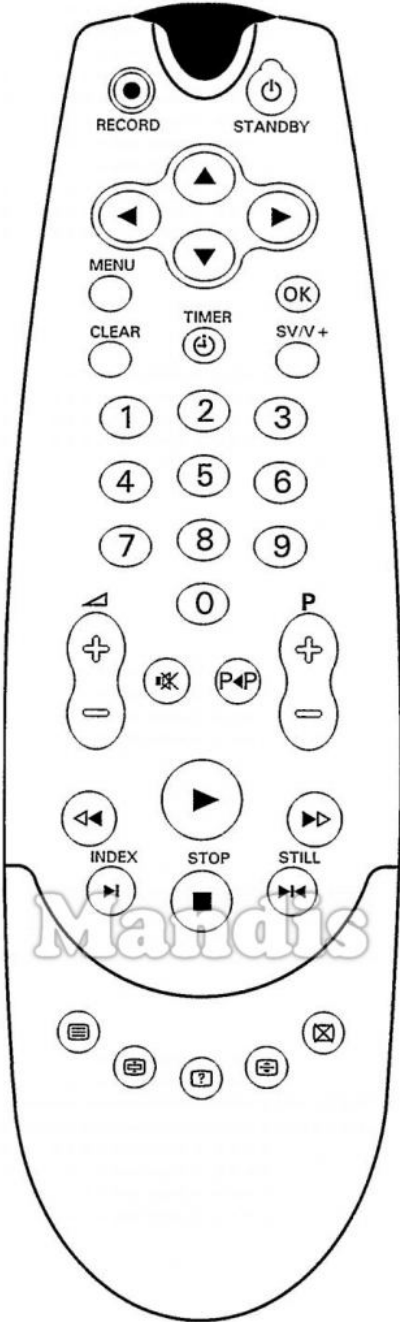

Original		Replacement		Original		Replacement	
	Standby		Power		6		6
	Record		Rec		7		7
	Up		Up		8		8
	Left		Left		9		9
	Right		Right		0		0
	Down		Down		Vol+		Vol +
	→>		Smart		Vol-		Vol -
	OK		Ok		Mute		Mute
	Menu		Menu		P<P		Pre Ch
	Clear		Exit		P+		Ch +
	Timer		AV		P-		Ch -
	SV/V+		Media		Play		Play
	1		1		<<		<<
	2		2		>>		>>
	3		3		> / Index		>>
	4		4		Stop		Stop
	5		5		> < Still		Pause

	Original	Replacement		Original	Replacement
	Teletext	 REPEAT TEXT	Text		
	Hold	 A	Red		
	Reveal	 B	Green		
	Size	 C	Yellow		
	Cancel	 D	Blue		

	Original	Replacement