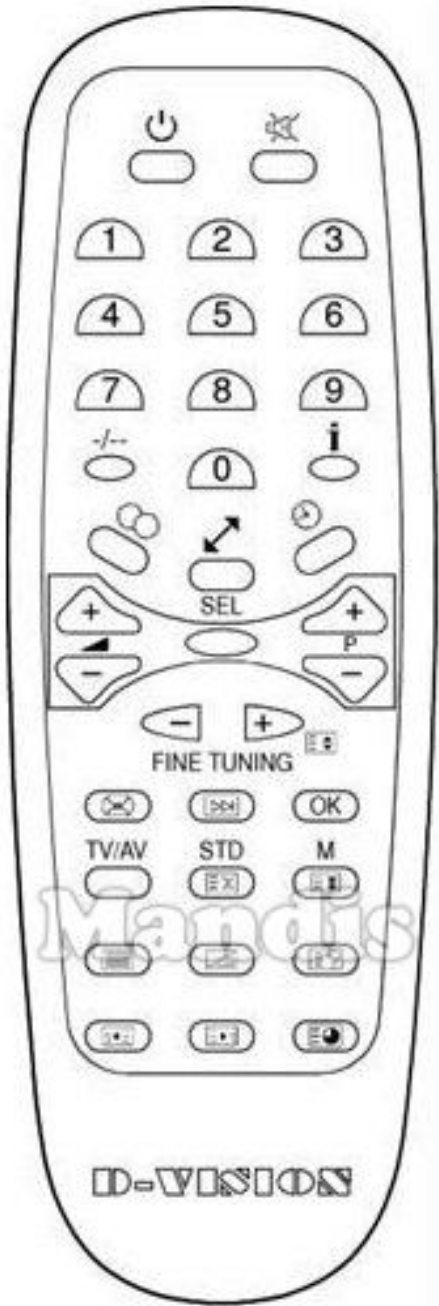

Original	Replacement
	 Power
	 Mute
	 1
	 2
	 3
	 4
	 5
	 6
	 7
	 8
	 9
	 0
	 Guide
	 Info
	 Dual
	 Format
	 3D

Original	Replacement
	 Vol +
	 Vol -
	 Ch +
	 Ch -
	 Exit
	 >>I
	 Ok
	 Menu
	 Right
	 Left
	 AV
	 Smart
	 Media
	 Text
	 D. Menu
	 TV/R
	 <<

Original	Replacement	Original	Replacement
 [=>1]	 >>		
 [=O]	 SETTINGS OPT Options		