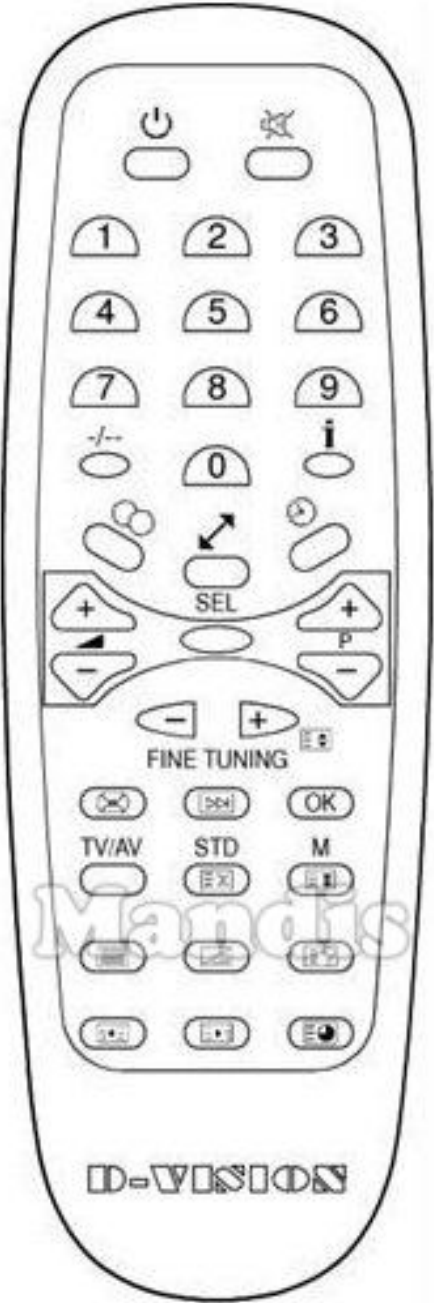

Original	Replacement
	 Power
	 Mute
	 1
	 2
	 3
	 4
	 5
	 6
	 7
	 8
	 9
	 0
	 Guide
	 Info
	 Dual
	 Format
	 3D

Original	Replacement
	 Vol +
	 Vol -
	 Ch +
	 Ch -
	 Exit
	 >>I
	 Ok
	 Menu
	 Right
	 Left
	 AV
	 Smart
	 Media
	 Text
	 D. Menu
	 TV/R
	 <<

Original	Replacement
 [=>1]	 >>
 [=O]	 Options

Original	Replacement