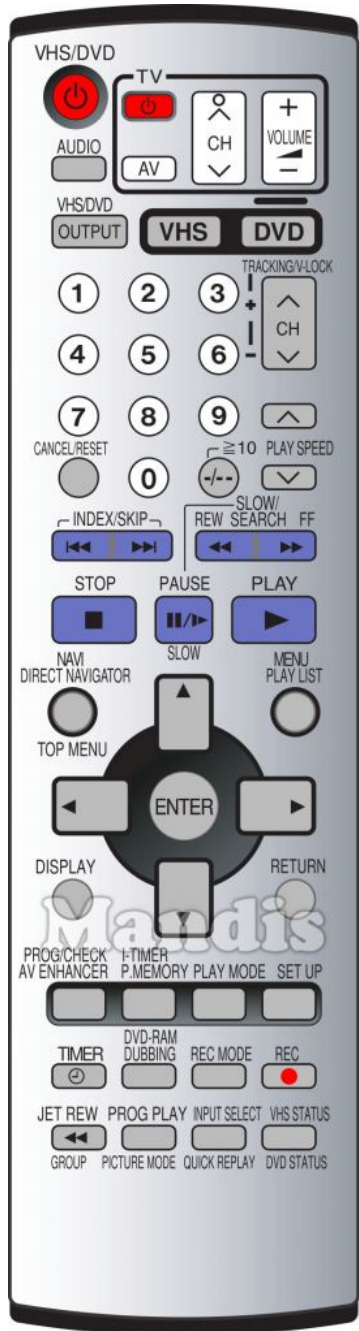

Original	Replacement	Original	Replacement
Picture Mode	Picture / Format	CH+ / Tracking/V-Lock+	CH+ / Page+
DVD Status	Info / Angle	Cancel / Reset	Exit / Cancel / Clear
Dubbing	Yellow / YouTube / Repeat	-/-- / >=10	Guide / EPG / -/--
VHS/DVD	Smart / List	Play	Play / Slow
Quick Replay	Red / Netflix / Search	Up	Up
Group	Zoom / Size	Left	Left
P.Memory	Fav / Marker / PC	Enter	OK
Return	Back / Return	Right	Right
AV Enhancer	AV / Input / RDS	Down	Down
Direct Navigator / Top Menu	D.Menu / Top	Display	Display / Media
Play List / Menu	Menu / Home	Setup	Setup / OPT /
Play Mode	Shift + Play /	Timer	Sleep / Timer
REW / << Slow/Search	<< / Tune-	0	0
FF / Slow/Search	>> / Tune+	Audio	Audio / Lang I/II
VHS/DVD Power	Power	1	1
Pause / Slow	Pause / Step / Freeze	2	2
CH- / Tracking/V-Lock-	CH- / Page-	3	3

	Original	Replacement		Original	Replacement
	Prog Play	+ Shift + Play /		FF	>> / Tune+
	I-Timer	+ Shift + Sleep / Timer		Play	Play / Slow
	Cancel / Reset	Exit / Cancel / Clear		Menu	Menu / Home
	VHS/DVD	Smart / List		Up	Up
	Display	Display / Media		Left	Left
	VCR Status	Info / Angle		Enter	OK
	Dubbing	Yellow / YouTube / Repeat		Right	Right
	Jet Rew	+ Shift + << /		Down	Down
	Pause / Slow	Pause / Step / Freeze		Stop	Stop / Hold
	CH+ / Tracking/V-Lock+	CH+ / Page+		Rec Mode	+ Shift + Rec / Rec Mode
	CH- / Tracking/V-Lock-	CH- / Page-		Timer	Sleep / Timer
	VHS/DVD Power	Power		Rec	Rec / Rec Mode
	-/-- / >=10	Guide / EPG / -/--		0	0
	Return	Back / Return		Audio	Audio / Lang I/II
	Prog/Check	TV/Radio /		1	1
	I<< Index	I<< / Preset-		2	2
	Index >>I	>>I / Preset+		3	3