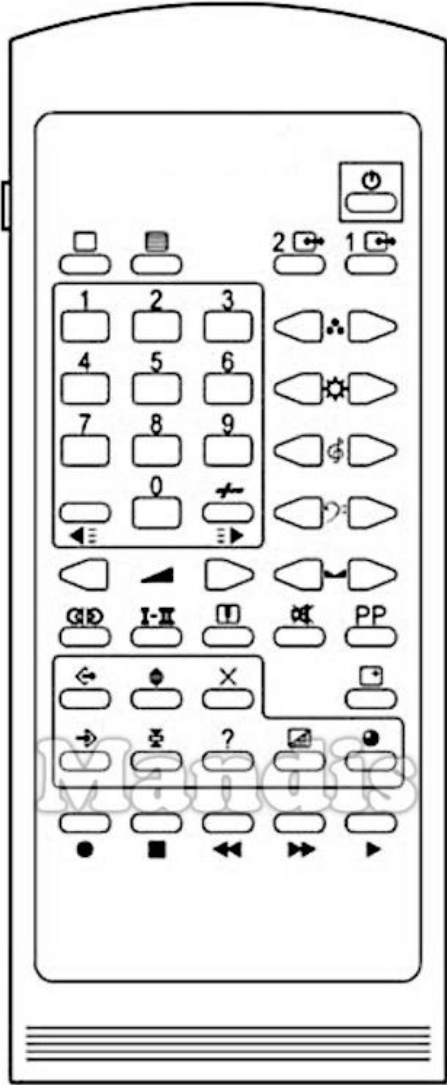

Original	Replacement	Original	Replacement
	PP		Back / Return
	Exit		Exit / Cancel / Clear
	Size		Shift + Zoom /
	Cancel		Shift + Exit / Cancel / Clear
	[+]		Info / Angle
	Enter		OK
	Hold		Stop / Hold
	Reveal		TV/Radio /
	Mix		Shift + Text /
	Subcode		Subtitle / EQ