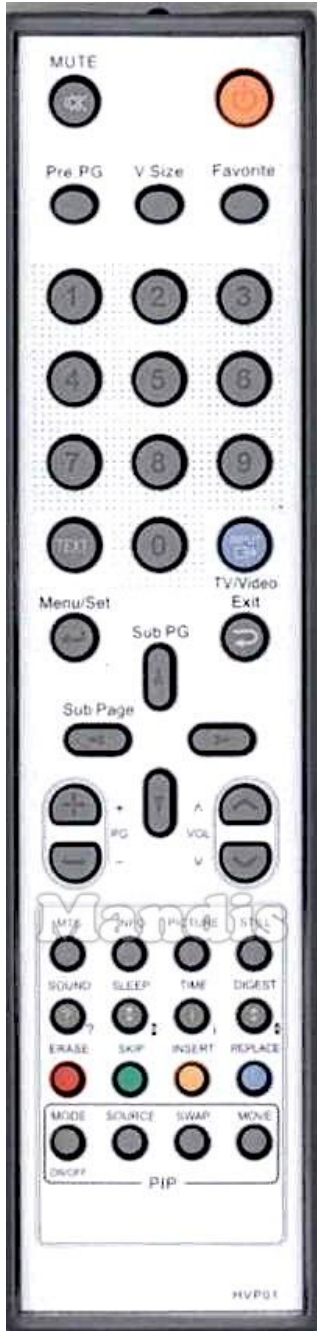

Original	Replacement
 Power	 Power
 Mute	 Mute
 Pre Pg	 Pre Ch
 V.Size	 Eject
 Favourite	 Shift + Pre Ch
 1	 1
 2	 2
 3	 3
 4	 4
 5	 5
 6	 6
 7	 7
 8	 8
 9	 9
 0	 0
 Text	 Text
 Input / TV/Video	 TV/R

Original	Replacement
 Menu / Set	 Menu
 Menu / Set	 Ok
 Exit	 Exit
 Up	 Up
 Left	 Left
 Right	 Right
 Down	 Down
 PG+	 Ch +
 PG-	 Ch -
 Vol+	 Vol +
 Vol-	 Vol -
 MTS	 Media
 PG Info	 Info
 Picture	 Format
 Still	 Pause
 Sound	 Dual
 Sleep	 Sleep

	Original	Replacement	Original	Replacement
	TIME	TIMER AV		
	Bright	SETTINGS OPT		
	Red / Erase	A		
	Green / Skip	B		
	Yellow / Insert	C		
	Blue / Replace	D		
	PIP On/Off	SHIFT + A		
	PIP Source	SHIFT + B		
	PIP Swap	SHIFT + C		
	PIP Move	SHIFT + D		