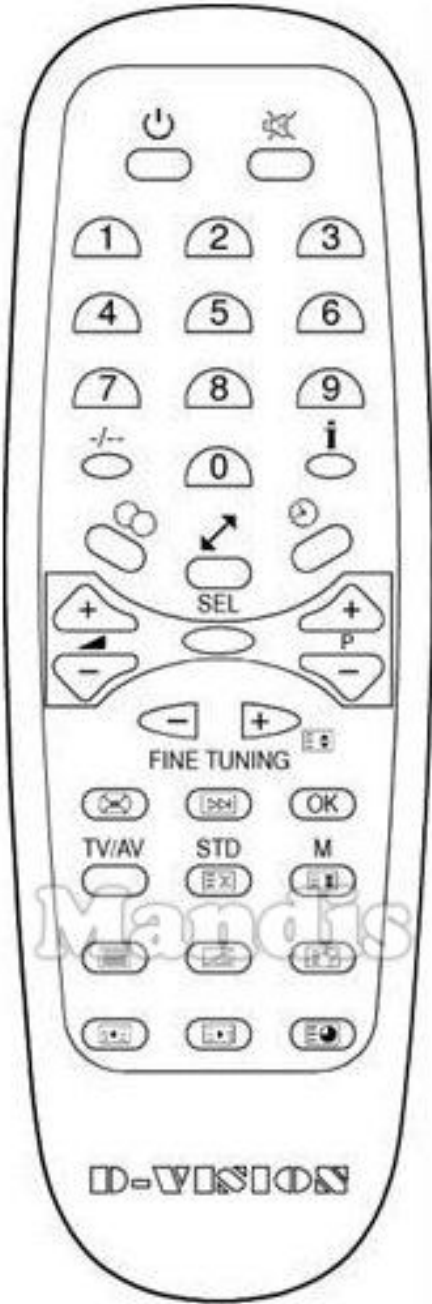

Original	Replacement
	 Power
	 Mute
	 1
	 2
	 3
	 4
	 5
	 6
	 7
	 8
	 9
	 0
	 Guide
	 Info
	 Dual
	 Format
	 3D

Original	Replacement
	 Vol +
	 Vol -
	 Ch +
	 Ch -
	 Exit
	 >>I
	 Ok
	 Menu
	 Right
	 Left
	 AV
	 Smart
	 Media
	 Text
	 D. Menu
	 TV/R
	 <<

Original		Replacement		Original	Replacement
	[≡>1]		>>		
	[≡0]		Options		