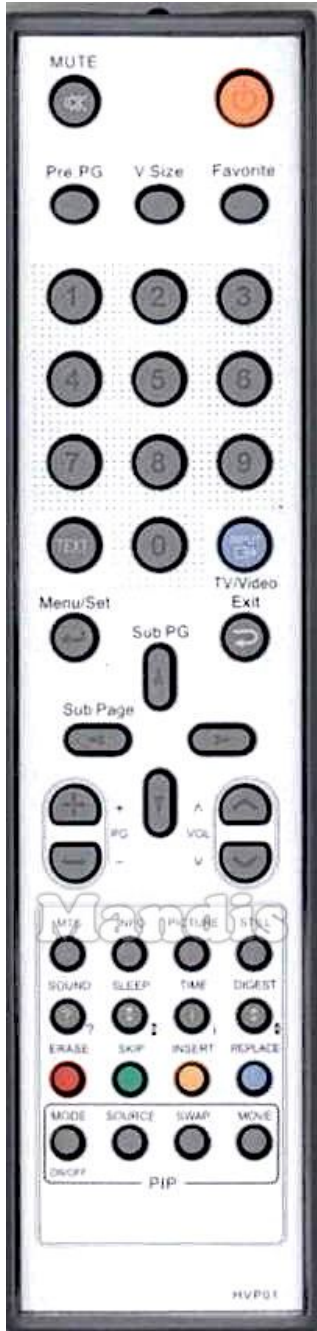

Original	Replacement
 Power	 Power
 Mute	 Mute
 Pre Pg	 Pre Ch
 V.Size	 Eject
 Favourite	 Shift + Pre Ch
 1	 1
 2	 2
 3	 3
 4	 4
 5	 5
 6	 6
 7	 7
 8	 8
 9	 9
 0	 0
 Text	 Text
 Input / TV/Video	 TV/R

Original	Replacement
 Menu / Set	 Menu
 Menu / Set	 Ok
 Exit	 Exit
 Up	 Up
 Left	 Left
 Right	 Right
 Down	 Down
 PG+	 Ch +
 PG-	 Ch -
 Vol+	 Vol +
 Vol-	 Vol -
 MTS	 Media
 PG Info	 Info
 Picture	 Format
 Still	 Pause
 Sound	 Dual
 Sleep	 Sleep

Original		Replacement	
	Time		AV
	Bright		Options
	Red / Erase		Red
	Green / Skip		Green
	Yellow / Insert		Yellow
	Blue / Replace		Blue
	PIP On/Off		Shift +  Red
	PIP Source		Shift +  Green
	PIP Swap		Shift +  Yellow
	PIP Move		Shift +  Blue