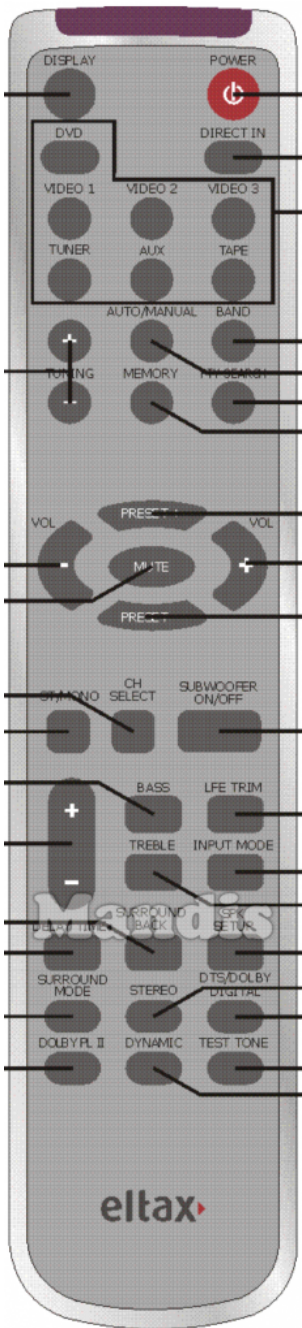

Original	Replacement	Original	Replacement
	 Vol +		 Power
	 Up		 Blue
	 Vol -		 Yellow
	 Down		 Text
	 Right		 Guide
	 Left		 TV/R
	 Mute		 Pre Ch
	 Ok		 Green
	 Ch +		 0
	 Ch -		 Red
	 7		 List
	 1		 Info
	 2		 Dual
	 3		 Media
	 4		 AV
	 5		 3D
	 6		 Back

BACK

Original		Replacement		Original		Replacement	
TREBLE	TREBLE	8	8				
BASS	BASS	9	9				
SURROUND MODE	SURROUND	AD SUBT	Subt				