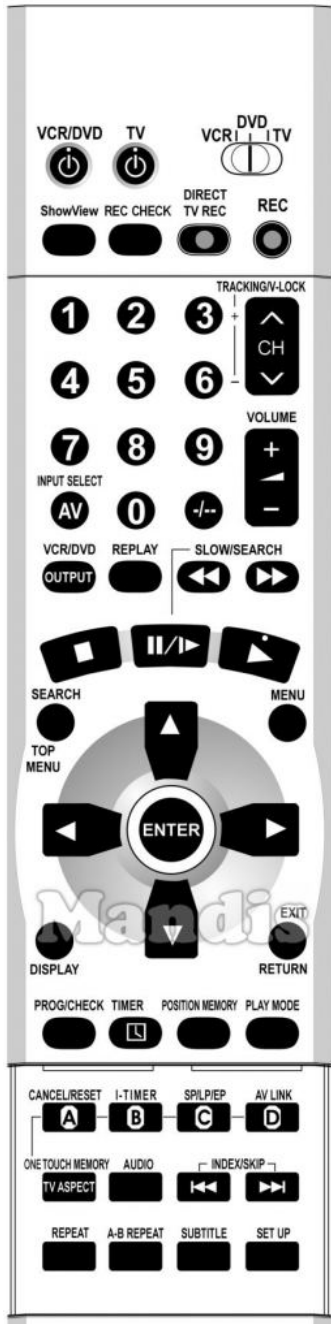

Original	Replacement
Power DVD	Power
Rec Check	Rec
1	1
2	2
3	3
4	4
5	5
6	6
7	7
8	8
9	9
0	0
-/-	Guide
CH+ / Tracking/V-Lock +	Ch +
CH- / Tracking/V-Lock -	Ch -
AV / Input Select	AV
Output DVD	Media

Original	Replacement
<< Slow/Search	<<
Slow/Search >>	>>
Stop	Stop
Pause / Step	Pause
Play	Play
Top Menu	D. Menu
Menu	Menu
Up	Up
Left	Left
Enter	Ok
Right	Right
Down	Down
Display	Info
Return	Back
Timer	Shift + AV
Play Mode	Shift + Play
Position	Pre Ch

Memory

Original	Replacement	Original	Replacement
Replay	List		
A / Cancel/Reset	Red		
B / I-Timer	Green		
C / SP/LP/EP	Yellow		
D / AV Link	Blue		
One Touch	Smart		
Audio	Dual		
I<< Index/Skip	I<<		
Index/Skip >>I	>>I		
Repeat	Text		
A-B Repeat	+  Text		
Subtitle	Subt		
Setup	Options		

Original	Replacement
 Power VCR	 Power
 ShowView	 Smart
 Rec Check	 Options
 Direct TV Rec	 Shift + Rec
 Rec	 Rec
 1	 1
 2	 2
 3	 3
 4	 4
 5	 5
 6	 6
 7	 7
 8	 8
 9	 9
 0	 0
 -/-	 Guide
 CH+ / Tracking/V-Lock +	 Ch +

Original	Replacement
 CH- / Tracking/V-Lock -	 Ch -
 AV / Input Select	 AV
 Output VCR	 Media
 Replay	 List
 << Slow/Search	 <<
 Slow/Search >>	 >>
 Stop	 Stop
 Pause / Step	 Pause
 Play	 Play
 Menu	 Menu
 Up	 Up
 Left	 Left
 Enter	 Ok
 Right	 Right
 Down	 Down
 Display	 Info
 Exit	 Exit