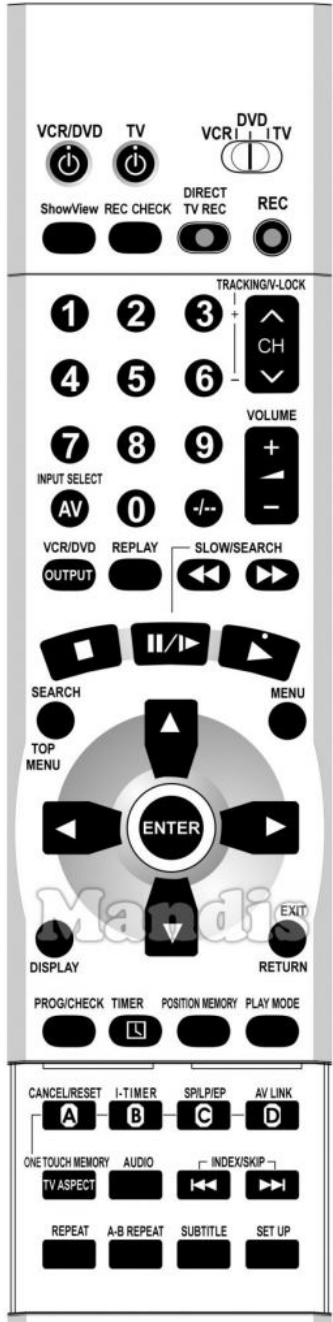

Original	Replacement
Power DVD	Power
Rec Check	Rec
1	1
2	2
3	3
4	4
5	5
6	6
7	7
8	8
9	9
0	0
-/-	Guide
CH+ / Tracking/V-Lock +	Ch +
CH- / Tracking/V-Lock -	Ch -
AV / Input Select	AV
Output DVD	Media

Original	Replacement
<< Slow/Search	<<
Slow/Search >>	>>
Stop	Stop
Pause / Step	Pause
Play	Play
Top Menu	D. Menu
Menu	Menu
Up	Up
Left	Left
Enter	Ok
Right	Right
Down	Down
Display	Info
Return	Back
Timer	Shift + AV
Play Mode	Shift + Play
Position	Pre Ch

Memory

Original	Replacement	Original	Replacement
Replay	List		
A / Cancel/Reset	Red		
B / I-Timer	Green		
C / SP/LP/EP	Yellow		
D / AV Link	Blue		
One Touch	Smart		
Audio	Dual		
I<< Index/Skip	I<<		
Index/Skip >>I	>>I		
Repeat	Text		
A-B Repeat	+  Text		
Subtitle	Subt		
Setup	Options		

Original	Replacement
 Power VCR	 Power
 ShowView	 Smart
 Rec Check	 Options
 Direct TV Rec	 Shift + Rec
 Rec	 Rec
 1	 1
 2	 2
 3	 3
 4	 4
 5	 5
 6	 6
 7	 7
 8	 8
 9	 9
 0	 0
 -/-	 Guide
 CH+ / Tracking/V-Lock +	 Ch +

Original	Replacement
 CH- / Tracking/V-Lock -	 Ch -
 AV / Input Select	 AV
 Output VCR	 Media
 Replay	 List
 << Slow/Search	 <<
 Slow/Search >>	 >>
 Stop	 Stop
 Pause / Step	 Pause
 Play	 Play
 Menu	 Menu
 Up	 Up
 Left	 Left
 Enter	 Ok
 Right	 Right
 Down	 Down
 Display	 Info
 Exit	 Exit