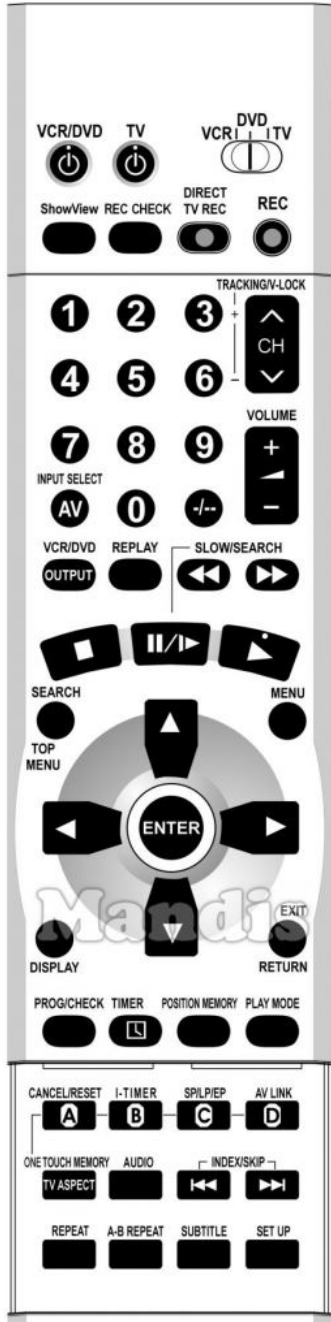

Original	Replacement
Power DVD	Power
Rec Check	Rec
1	1
2	2
3	3
4	4
5	5
6	6
7	7
8	8
9	9
0	0
-/-	Guide
CH+ / Tracking/V-Lock +	Ch +
CH- / Tracking/V-Lock -	Ch -
AV / Input Select	AV
Output DVD	Media

Original	Replacement
<< Slow/Search	<<
Slow/Search >>	>>
Stop	Stop
Pause / Step	Pause
Play	Play
Top Menu	D. Menu
Menu	Menu
Up	Up
Left	Left
Enter	Ok
Right	Right
Down	Down
Display	Info
Return	Back
Timer	Shift + AV
Play Mode	Shift + Play
Position	Pre Ch

Memory

Original	Replacement	Original	Replacement
Replay	List		
A / Cancel/Reset	Red		
B / I-Timer	Green		
C / SP/LP/EP	Yellow		
D / AV Link	Blue		
One Touch	Smart		
Audio	Dual		
I<< Index/Skip	I<<		
Index/Skip >>I	>>I		
Repeat	Text		
A-B Repeat	+  Text		
Subtitle	Subt		
Setup	Options		

Original	Replacement
 Power VCR	 Power
 ShowView	 Smart
 Rec Check	 Options
 Direct TV Rec	 Shift + Rec
 Rec	 Rec
 1	 1
 2	 2
 3	 3
 4	 4
 5	 5
 6	 6
 7	 7
 8	 8
 9	 9
 0	 0
 -/-	 Guide
 CH+ / Tracking/V-Lock +	 Ch +

Original	Replacement
 CH- / Tracking/V-Lock -	 Ch -
 AV / Input Select	 AV
 Output VCR	 Media
 Replay	 List
 << Slow/Search	 <<
 Slow/Search >>	 >>
 Stop	 Stop
 Pause / Step	 Pause
 Play	 Play
 Menu	 Menu
 Up	 Up
 Left	 Left
 Enter	 Ok
 Right	 Right
 Down	 Down
 Display	 Info
 Exit	 Exit