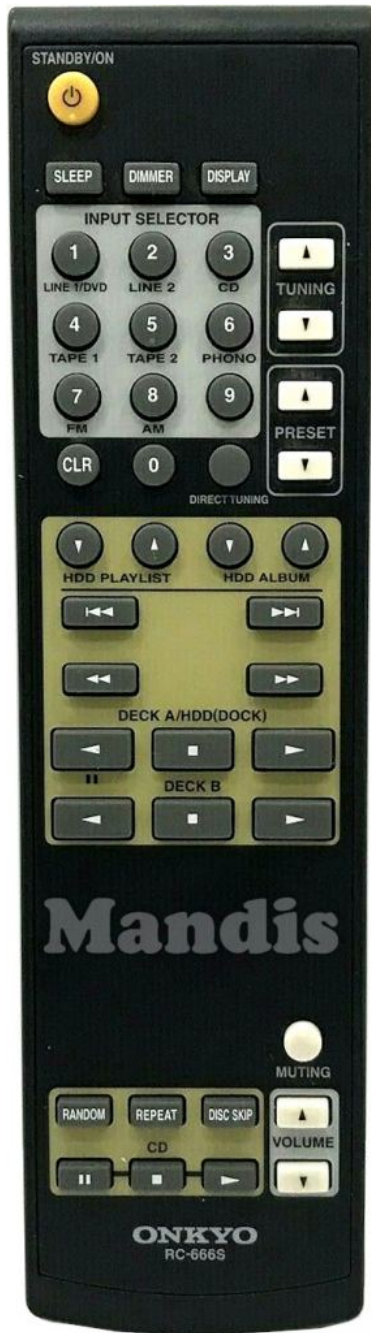

Original	Replacement
STANDBY/ON	Power
SLEEP	Sleep / Timer
DIMMER	Shift + Mute / Dimmer
DISPLAY	Display / Media
1 LINE 1/DVD	1
2 LINE 2	2
3 CD	3
TUNING UP	CH+ / Page+
4 TAPE 1	4
5 TAPE 2	5
6 PHONO	6
TUNING DOWN	CH- / Page-
7 FM	7
8 AM	8
9	9
PRESET UP	Shift + >>I / Preset+
CLR	Exit / Cancel / Clear

Original	Replacement
0	0
DIRECT TUNING	D.Menu / Top
PRESET DOWN	Shift + I<< / Preset-
HDD PLAY LIST	Shift + Down
HDD PLAYLIST	Shift + Up
HDD ALBUM	Down
HDD ALBUM UP	Up
I<<	I<< / Preset-
>>I	>>I / Preset+
<<	<< / Tune-
>>	>> / Tune+
PAUSE	Pause / Step / Freeze
PLAY < DECK A/HDD DOCK	Shift + << /
STOP DECK A/HDD DOCK	Rec / Rec Mode
PLAY > DECK A/HDD DOCK	Play / Slow
PLAY < DECK B	Sound / Title
STOP DECK B	Stop / Hold

Original	Replacement	Original	Replacement
PLAY > DECK B	+ Shift + >> /		
MUTING	Mute / Dimmer		
RANDOM	Blue / Prime Video / Random		
REPEAT	Green / APP / Repeat		
DISC SKIP	Back / Return		
VOL+	Vol+		
CD PAUSE	+ Shift + Pause / Step /		
CD STOP	+ Shift + Stop /		
CD PLAY	+ Shift + Play /		
VOL-	Vol-		