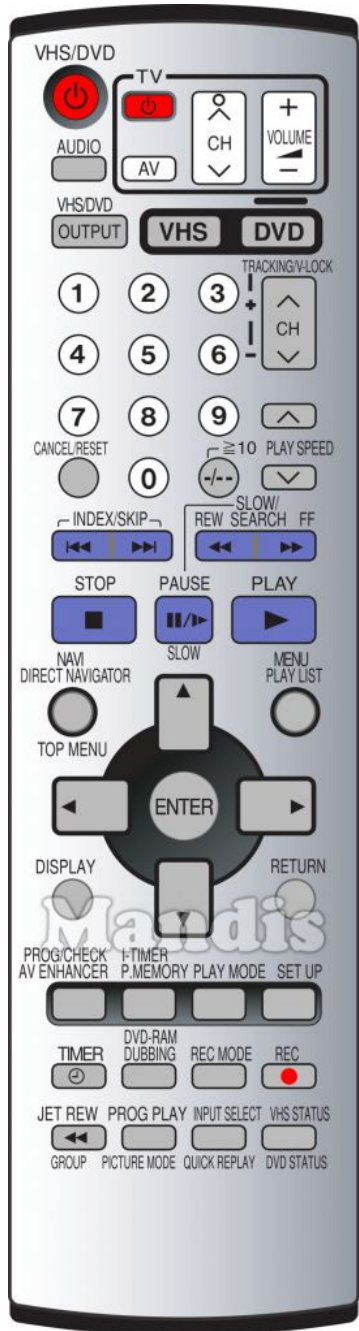

Original	Replacement	Original	Replacement
Picture Mode	Picture / Format	CH+ / Tracking/V-Lock+	CH+ / Page+
DVD Status	Info / Angle	Cancel / Reset	Exit / Cancel / Clear
Dubbing	Yellow / YouTube / Repeat	-/-- / >=10	Guide / EPG / -/--
VHS/DVD	Smart / List	Play	Play / Slow
Quick Replay	Red / Netflix / Search	Up	Up
Group	Zoom / Size	Left	Left
P.Memory	Fav / Marker / PC	Enter	OK
Return	Back / Return	Right	Right
AV Enhancer	AV / Input / RDS	Down	Down
Direct Navigator / Top Menu	D.Menu / Top	Display	Display / Media
Play List / Menu	Menu / Home	Setup	Setup / OPT /
Play Mode	Shift + Play /	Timer	Sleep / Timer
REW / << Slow/Search	<< / Tune-	0	0
FF / Slow/Search	>> / Tune+	Audio	Audio / Lang I/II
VHS/DVD Power	Power	1	1
Pause / Slow	Pause / Step / Freeze	2	2
CH- / Tracking/V-Lock-	CH- / Page-	3	3

	Original	Replacement		Original	Replacement
	Prog Play	Shift + Play /		FF	>> / Tune+
	I-Timer	Shift + Sleep / Timer		Play	Play / Slow
	Cancel / Reset	Exit / Cancel / Clear		Menu	Menu / Home
	VHS/DVD	Smart / List		Up	Up
	Display	Display / Media		Left	Left
	VCR Status	Info / Angle		Enter	OK
	Dubbing	Yellow / YouTube / Repeat		Right	Right
	Jet Rew	Shift + << /		Down	Down
	Pause / Slow	Pause / Step / Freeze		Stop	Stop / Hold
	CH+ / Tracking/V-Lock+	CH+ / Page+		Rec Mode	Shift + Rec / Rec Mode
	CH- / Tracking/V-Lock-	CH- / Page-		Timer	Sleep / Timer
	VHS/DVD Power	Power		Rec	Rec / Rec Mode
	-/-- / >=10	Guide / EPG / -/--		0	0
	Return	Back / Return		Audio	Audio / Lang I/II
	Prog/Check	TV/Radio /		1	1
	I<< Index	I<< / Preset-		2	2
	Index >>I	>>I / Preset+		3	3