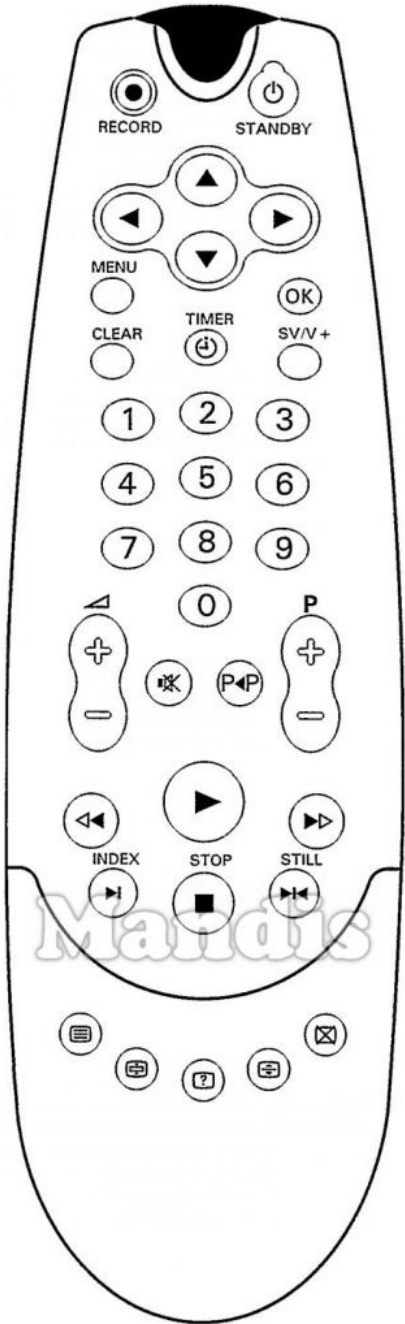

Original		Replacement		Original		Replacement	
	Standby		Power		6		6
	Record		Rec		7		7
	Up		Up		8		8
	Left		Left		9		9
	Right		Right		0		0
	Down		Down		Vol+		Vol +
	→>		Smart		Vol-		Vol -
	OK		Ok		Mute		Mute
	Menu		Menu		P<P		Pre Ch
	Clear		Exit		P+		Ch +
	Timer		AV		P-		Ch -
	SV/V+		Media		Play		Play
	1		1		<<		<<
	2		2		>>		>>
	3		3		>I / Index		>>I
	4		4		Stop		Stop
	5		5		>I< Still		Pause

	Original	Replacement	Original	Replacement
	Teletext	 Text		
	Hold	 Red		
	Reveal	 Green		
	Size	 Yellow		
	Cancel	 Blue		