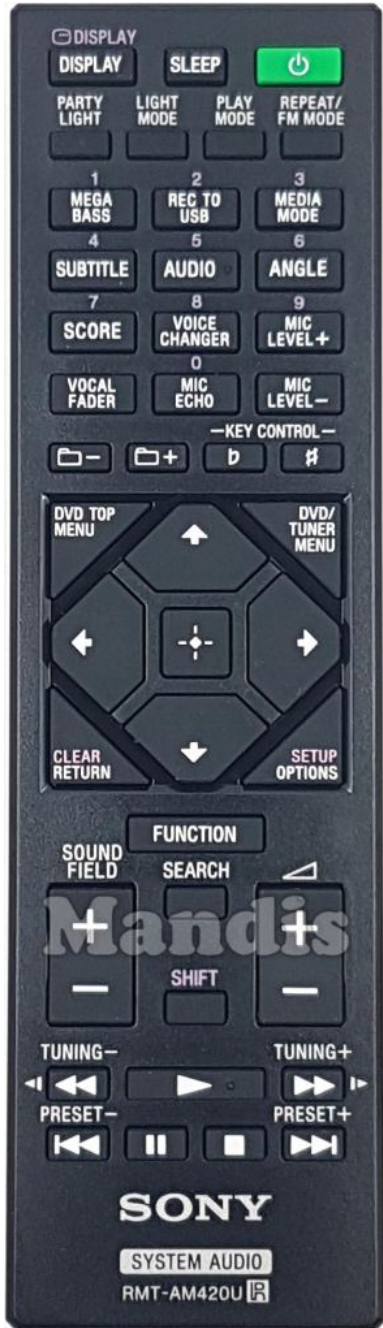

Original	Replacement
Power	Power
Sleep	Sleep / Timer
Display	Display / Media
[*]/Display	Smart / List
Party Light	Sound / Title
Light Mode	Picture / Format
Play Mode	Shift + Play /
Repeat/FM	Green / APP / Repeat
1	1
2	2
3	3
4	4
5	5
6	6
7	7
8	8
9	9

Original	Replacement
0	0
Mega Bass	Text / Goto
Rec to USB	Rec / Rec Mode
Media Mode	Shift + Display / Media
Subtitle	Subtitle / EQ
Audio	Audio / Lang I/II
Angle	Eject / Surround
Score	TV/Radio /
Voice Changer	AV / Input / RDS
Mic Level+	Shift + CH+ /
Vocal Fader	Fav / Marker / PC
Mic Echo	Zoom / Size
Mic Level-	Shift + CH- /
Folder+	Shift + Up
Folder-	Shift + Down
Key Control b	Yellow / YouTube / Repeat
Key Control #	Blue / Prime Video / Random

Original	Replacement
DVD Top Menu	D.Menu / Top
DVD Tuner	Menu / Home
Return	Back / Return
Clear	Exit / Cancel / Clear
Options	+ Shift + Setup / OPT / Tools
Setup	Setup / OPT /
Up	Up
Down	Down
Right	Right
Left	Left
OK	OK
Function	Guide / EPG / -/--
Sound Field+	CH+ / Page+
Sound Field-	CH- / Page-
Search	Red / Netflix / Search
Vol+	Vol+
Vol-	Vol-

Original	Replacement
<</Tuning-	<< / Tune-
Play	Play / Slow
>>/Tuning+	>> / Tune+
I<</Preset-	I<< / Preset-
Pause	Pause / Step / Freeze
Stop	Stop / Hold
>>I/Preset+	>>I / Preset+