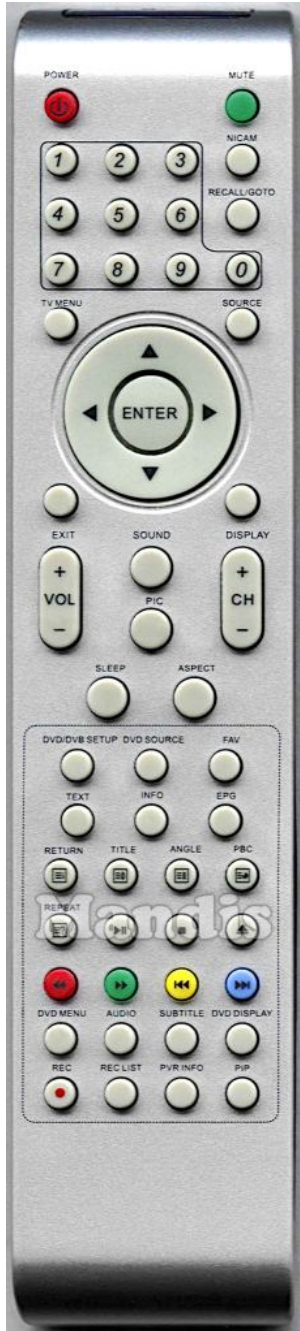

| Original | Replacement |
|--|---|
|  Power |  Power |
|  Mute |  Mute / Dimmer |
|  1 |  1 |
|  2 |  2 |
|  3 |  3 |
|  Nicam |  Shift + Audio / Lang I/II |
|  4 |  4 |
|  5 |  5 |
|  6 |  6 |
|  Recall/Goto |  Back / Return |
|  Recall/Goto |  Shift + Text / |
|  7 |  7 |
|  8 |  8 |
|  9 |  9 |
|  0 |  0 |
|  TV Menu |  Menu / Home |
|  Up |  Up |

| Original | Replacement |
|---|--|
|  Source |  AV / Input / RDS |
|  Left |  Left |
|  Enter |  OK |
|  Right |  Right |
|  Exit |  Exit / Cancel / Clear |
|  Down |  Down |
|  Display |  Display / Media |
|  Vol+ |  Vol+ |
|  Sound |  Sound / Title |
|  CH+ |  CH+ / Page+ |
|  Vol- |  Vol- |
|  Pic |  Picture / Format |
|  CH- |  CH- / Page- |
|  Sleep |  Sleep / Timer |
|  Aspect |  Shift + Picture / Format |
|  DVD/DVB Setup |  Setup / OPT / |
|  DVD Source |  Shift + AV / Input / RDS |

| Original | Replacement |
|---|---|
|  | Fav  Fav / Marker / PC |
|  | Text  Text / Goto |
|  | Info  Info / Angle |
|  | EPG  Guide / EPG / -/-- |
|  | Return / Index  Shift + Back / Return |
|  | Title / Size  Shift + Sound / Title |
|  | Title / Size  Zoom / Size |
|  | Angle / Hold  Shift + Stop / |
|  | PBC / Subcode  TV/Radio / |
|  | Repeat / Reveal  Shift + Green / APP / |
|  | Play/Pause  Play / Slow |
|  | Stop  Stop / Hold |
|  | Open/Close  Eject / Surround |
|  | Red / <<  << / Tune- |
|  | Red / <<<  Red / Netflix / Search |
|  | Green / >>>  >> / Tune+ |
|  | Green / >>>  Green / APP / Repeat |

| Original | Replacement |
|---|--|
|  | Yellow / I<<<  I<<< / Preset- |
|  | Yellow / I<<<  Yellow / YouTube / Repeat |
|  | Blue / >>>I  >>>I / Preset+ |
|  | Blue / >>>I  Blue / Prime Video / Random |
|  | DVD Menu  D.Menu / Top |
|  | Audio  Audio / Lang I/II |
|  | Subtitle  Subtitle / EQ |
|  | DVD Display  Shift + Display / Media |
|  | Rec  Rec / Rec Mode |
|  | Rec List  Smart / List |
|  | PVR Info  Shift + Info / Angle |
|  | PIP  Shift + Smart / List |