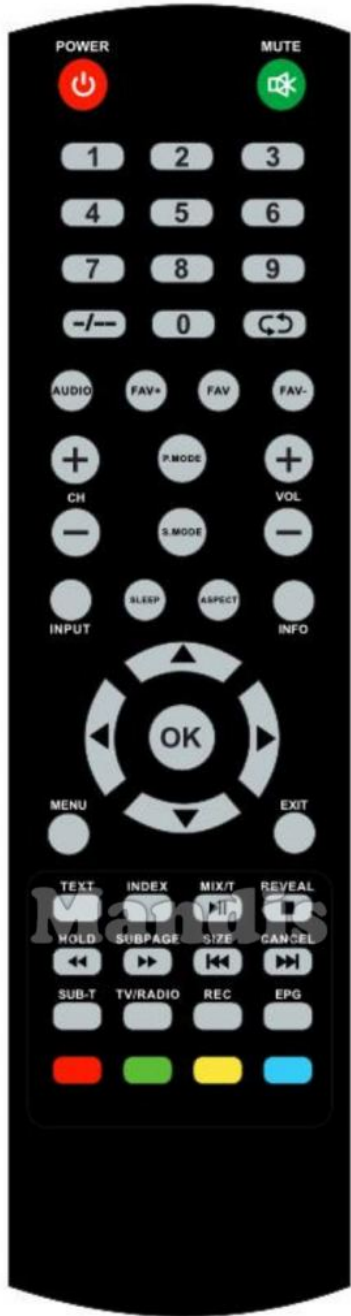

Original	Replacement	Original	Replacement
 Power	 Power	 FAV-	 Shift + Ch -
 Mute	 Mute	 P.Mode	 Media
 1	 1	 S.Mode	 Options
 2	 2	 CH+	 Ch +
 3	 3	 CH-	 Ch -
 4	 4	 Vol+	 Vol +
 5	 5	 Vol-	 Vol -
 6	 6	 Input	 AV
 7	 7	 Sleep	 Sleep
 8	 8	 Aspect	 3D
 9	 9	 Info	 Info
 0	 0	 Menu	 Menu
 -/--	 Shift + Guide	 Exit	 Exit
 Recall	 Back	 Up	 Up
 Audio	 Dual	 Down	 Down
 FAV	 Pre Ch	 Right	 Right
 FAV+	 Shift + Ch +	 Left	 Left

Original		Replacement		Original		Replacement	
	OK		Ok		Yellow		Yellow
	Text		Text		Blue		Blue
	Index		Smart				
	Play/Mix/T		Play				
	Pause		Pause				
	Stop/Reveal		Stop				
	<</Hold		<<				
	>>/Subpage		>>				
	I<<		I<<				
	>>I/Cancel		>>I				
	Rec		Rec				
	Size		Format				
	EPG		Guide				
	Tv/Radio		TV/R				
	Sub-T		Subt				
	Red		Red				
	Green		Green				